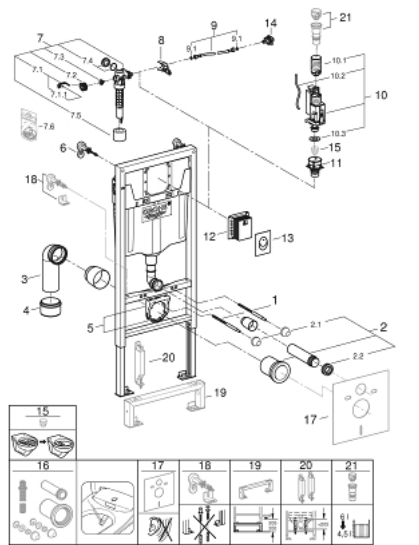

39 503 000 **RAPID SL 3-IN-1 SET FOR WC, 1.13 M INSTALLATION HEIGHT**

SPARE PARTS

- 1: Threaded bolt (Spare part-nr. 4276400M)
- 2: WC inlet and outlet connecting set (Spare part-nr. 37311K00)
- 2.1: Basin fastening (Spare part-nr. 43511SH0)
- 2.2: Connector (Spare part-nr. 37119000)
- 3: PP-outlet bend \varnothing 90 mm (Spare part-nr. 42327000)
- 4: Reducer (Spare part-nr. 42242000)
- 5: Support for outlet bend (Spare part-nr. 42243000)
- 6: Wall brackets (Spare part-nr. 3855800M)
- 7: Filling valve (Spare part-nr. 37095000)
- 7.1: Lever (Spare part-nr. 43734000)
- 7.1.1: Seal (Spare part-nr. 4377000M)
- 7.2: Valve head (Spare part-nr. 43536000)
- 7.3: Membrane (Spare part-nr. 4375800M)
- 7.4: Screw cap (Spare part-nr. 43735000)
- 7.5: Valve FLOAT, 5 pcs.. (Spare part-nr. 4379100M)
- 7.6: Set of seals (Spare part-nr. 43722000)*
- 8: Support device (Spare part-nr. 42246000)
- 9: Connecting hose (Spare part-nr. 42233000)
- 9.1: Sealing washer (Spare part-nr. 0319100M)
- 10: Dual Flush discharge valve AV1 (Spare part-nr. 42320000)
- 10.1: Extension for overflow pipe (Spare part-nr. 42313000)
- 10.2: Pneumatic hose (Spare part-nr. 42319000)
- 10.3: Seal (Spare part-nr. 42310000)
- 11: Valve seat (Spare part-nr. 42599000)
- 12: Revision shaft for small flush plates (Spare part-nr. 40911000)
- 13: Flush plate (Spare part-nr. 37965000)
- 14: Water connection (Spare part-nr. 48561000)
- 15: Flow restrictor (Spare part-nr. 42300000)*
- 16: Retrofit kit for shower toilets Sensia Arena and Sensia Pro (Spare part-nr. 40899000)*
- 17: Set for noise protection (Spare part-nr. 37131000)*
- 18: Xtra wall brackets, flexible placing (Spare part-nr. 38733000)*
- 19: Extension (Spare part-nr. 38629000)*
- 20: Accessory (Spare part-nr. 38779000)*
- 21: 4.5 l adapter for GD2 (Spare part-nr. 42333000)*