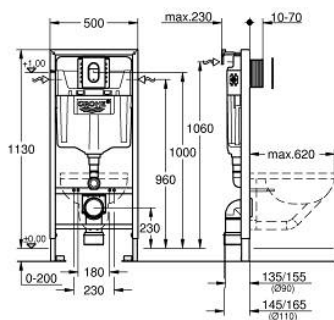

39 503 000 RAPID SL 3-IN-1 SET FOR WC, 1.13 M INSTALLATION HEIGHT

PRODUCT DESCRIPTION

- Colour: chrome
- with flushing cistern GD 2, 6 - 9 l
- consisting of:
 - Rapid SL element for WC (38 528 001)
 - Skate Air S flush plate, chrome, vertical installation (37 965 000)
 - wall brackets (38 558 00M)