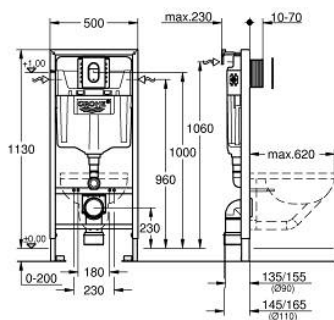

39 504 000 RAPID SL 3-IN-1 SET FOR WC, 1.13 M INSTALLATION HEIGHT

PRODUCT DESCRIPTION

- Colour: chrome
- flushing cistern GD 2, 6 - 9 l
- consisting of:
 - Rapid SL element for WC (38 528 001)
 - Arena Cosmopolitan S flush plate, chrome (37 624 000)
 - wall brackets (38 558 00M)
 - including revision shaft 40 911 000 for mounting of small flush plates