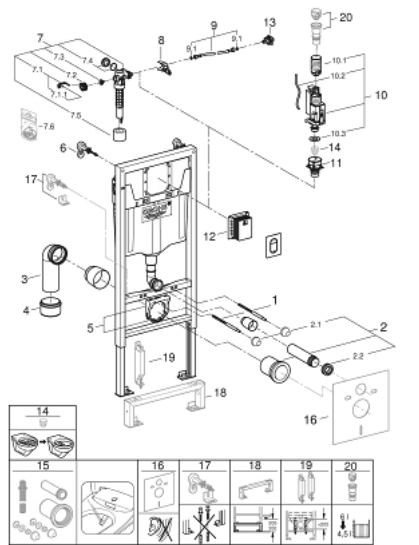

39 504 000 **RAPID SL 3-IN-1 SET FOR WC, 1.13 M INSTALLATION HEIGHT**

SPARE PARTS

- 1: Threaded bolt (Spare part-nr. 4276400M)
 - 2: WC inlet and outlet connecting set (Spare part-nr. 37311K00)
 - 2.1: Basin fastening (Spare part-nr. 43511SH0)
 - 2.2: Connector (Spare part-nr. 37119000)
 - 3: PP-outlet bend \varnothing 90 mm (Spare part-nr. 42327000)
 - 4: Reducer (Spare part-nr. 42242000)
 - 5: Support for outlet bend (Spare part-nr. 42243000)
 - 6: Wall brackets (Spare part-nr. 3855800M)
 - 7: Filling valve (Spare part-nr. 37095000)
 - 7.1: Lever (Spare part-nr. 43734000)
 - 7.1.1: Seal (Spare part-nr. 4377000M)
 - 7.2: Valve head (Spare part-nr. 43536000)
 - 7.3: Membrane (Spare part-nr. 4375800M)
 - 7.4: Screw cap (Spare part-nr. 43735000)
 - 7.5: Valve FLOAT, 5 pcs.. (Spare part-nr. 4379100M)
 - 7.6: Set of seals (Spare part-nr. 43722000)*
 - 8: Support device (Spare part-nr. 42246000)
 - 9: Connecting hose (Spare part-nr. 42233000)
 - 9.1: Sealing washer (Spare part-nr. 0319100M)
 - 10: Dual Flush discharge valve AV1 (Spare part-nr. 42320000)
 - 10.1: Extension for overflow pipe (Spare part-nr. 42313000)
 - 10.2: Pneumatic hose (Spare part-nr. 42319000)
 - 10.3: Seal (Spare part-nr. 42310000)
 - 11: Valve seat (Spare part-nr. 42599000)
 - 12: Revision shaft for small flush plates (Spare part-nr. 40911000)
 - 13: Water connection (Spare part-nr. 48561000)
 - 14: Flow restrictor (Spare part-nr. 42300000)*
 - 15: Retrofit kit for shower toilets Sensia Arena and Sensia Pro (Spare part-nr. 40899000)*
 - 16: Set for noise protection (Spare part-nr. 37131000)*
 - 17: Xtra wall brackets, flexible placing (Spare part-nr. 38733000)*
 - 18: Extension (Spare part-nr. 38629000)*
 - 19: Accessory (Spare part-nr. 38779000)*
 - 20: 4.5 l adapter for GD2 (Spare part-nr. 42333000)*
- * Optional accessories