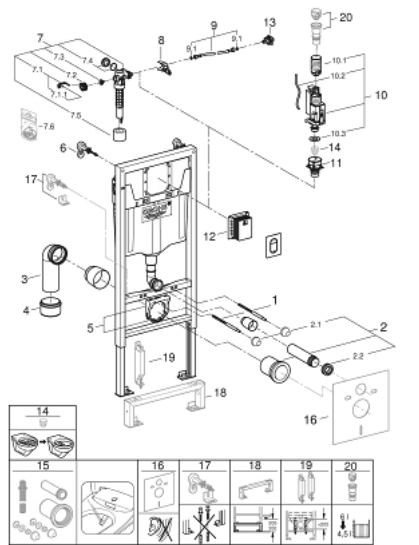

39 504 000 **RAPID SL 3-IN-1 SET FOR WC, 1.13 M INSTALLATION HEIGHT**

SPARE PARTS

1. 1: Threaded bolt (Spare part-nr. 4276400M)
   - 2: WC inlet and outlet connecting set (Spare part-nr. 37311K00)
   - 2.1: Basin fastening (Spare part-nr. 43511SH0)
   - 2.2: Connector (Spare part-nr. 37119000)
   - 3: PP-outlet bend $\varnothing$ 90 mm (Spare part-nr. 42327000)
   - 4: Reducer (Spare part-nr. 42242000)
   - 5: Support for outlet bend (Spare part-nr. 42243000)
   - 6: Wall brackets (Spare part-nr. 3855800M)
   - 7: Filling valve (Spare part-nr. 37095000)
   - 7.1: Lever (Spare part-nr. 43734000)
   - 7.1.1: Seal (Spare part-nr. 4377000M)
   - 7.2: Valve head (Spare part-nr. 43536000)
   - 7.3: Membrane (Spare part-nr. 4375800M)
   - 7.4: Screw cap (Spare part-nr. 43735000)
   - 7.5: Valve float, 5 pcs. (Spare part-nr. 4379100M)
   - 7.6: Set of seals (Spare part-nr. 43722000)*
   - 8: Support device (Spare part-nr. 42246000)
   - 9: Connecting hose (Spare part-nr. 42233000)
   - 9.1: Sealing washer (Spare part-nr. 0319100M)
   - 10: Dual Flush discharge valve AV1 (Spare part-nr. 42320000)
   - 10.1: Extension for overflow pipe (Spare part-nr. 42313000)
   - 10.2: Pneumatic hose (Spare part-nr. 42319000)
   - 10.3: Seal (Spare part-nr. 42310000)
   - 11: Valve seat (Spare part-nr. 42599000)
   - 12: Revision shaft for small flush plates (Spare part-nr. 40911000)
   - 13: Water connection (Spare part-nr. 48561000)
   - 14: Flow restrictor (Spare part-nr. 42300000)*
   - 15: Retrofit kit for shower toilets Sensia Arena and Sensia Pro (Spare part-nr. 40899000)*
   - 16: Set for noise protection (Spare part-nr. 37131000)*
   - 17: Xtra wall brackets, flexible placing (Spare part-nr. 38733000)*
   - 18: Extension (Spare part-nr. 38629000)*
   - 19: Accessory (Spare part-nr. 38779000)*
   - 20: 4.5 l adapter for GD2 (Spare part-nr. 42333000)*
2. Optional accessories