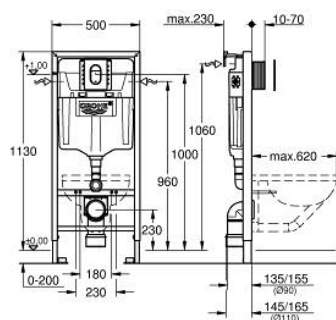

## 39 504 000 RAPID SL 3-IN-1 SET FOR WC, 1.13 M INSTALLATION HEIGHT

### PRODUCT DESCRIPTION

- Tyc: Chrome
- flushing cistern GD 2, 6 - 9 l
- consisting of:
  - Rapid SL element for WC (38 528 001)
  - Arena Cosmopolitan S flush plate, chrome (37 624 000)
  - wall brackets (38 558 00M)
  - including revision shaft 40 911 000 for mounting of small flush plates

## 39 504 000 **RAPID SL 3-IN-1 SET FOR WC, 1.13 M INSTALLATION HEIGHT**