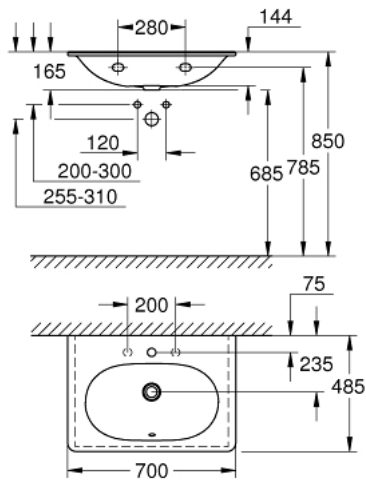

39 564 00H ESSENCE WASH BASIN 70

PRODUCT DESCRIPTION

- Colour: alpine white
- wall hung
- 1 hole punched, 2 holes pre-punched
- with overflow on opposite site to faucet
- 700 x 485 mm
- sanitary ware
- GROHE HyperClean antibacterial glazing
- GROHE AquaCeramic antistick coating