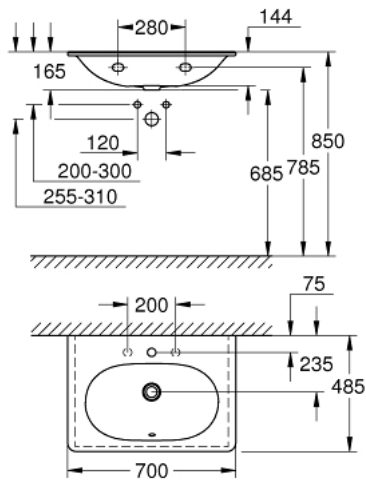

39 564 00H **ESSENCE WASH BASIN 70**

**PRODUCT DESCRIPTION**

- Tyc: alpine white
- wall hung
- 1 hole punched, 2 holes pre-punched
- with overflow on opposite site to faucet
- 700 x 485 mm
- sanitary ware
- GROHE HyperClean antibacterial glazing
- GROHE AquaCeramic antistick coating