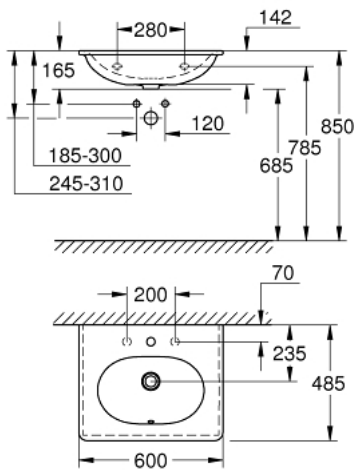

## 39 565 00H ESSENCE WASH BASIN 60

### PRODUCT DESCRIPTION

- Colour: alpine white
- wall hung
- 1 hole punched, 2 holes pre-punched
- with overflow on opposite site to faucet
- 600 x 485 mm
- sanitary ware
- GROHE HyperClean antibacterial glazing
- GROHE AquaCeramic antistick coating