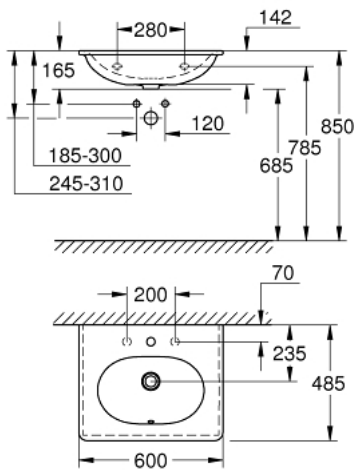

39 565 00H ESSENCE WASH BASIN 60

PRODUCT DESCRIPTION

- Tyc: alpine white
- wall hung
- 1 hole punched, 2 holes pre-punched
- with overflow on opposite site to faucet
- 600 x 485 mm
- sanitary ware
- GROHE HyperClean antibacterial glazing
- GROHE AquaCeramic antistick coating