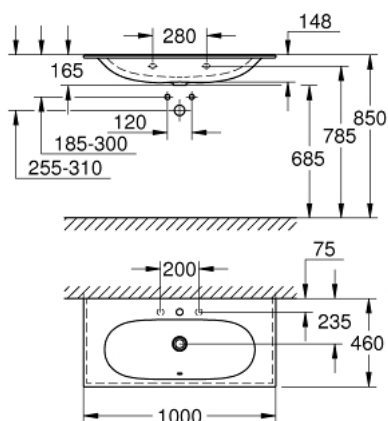

39 566 00H ESSENCE VANITY BASIN 100

PRODUCT DESCRIPTION

- Colour: alpine white
- wall hung
- 1 hole punched, 2 holes pre-punched
- with overflow on opposite site to faucet
- suitable for vanity units
- 1000 x 460 mm
- sanitary ware
- GROHE HyperClean antibacterial glazing
- GROHE AquaCeramic antistick coating
- wash basin underside: grinded