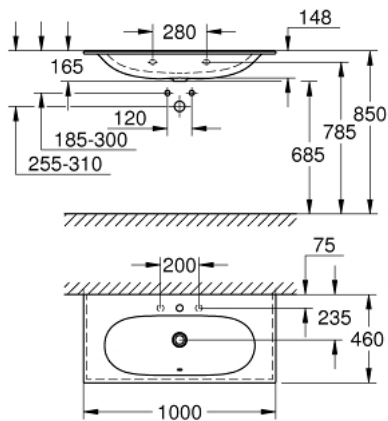

39 566 00H ESSENCE VANITY BASIN 100

PRODUCT DESCRIPTION

- Typ: alpine white
- wall hung
- 1 hole punched, 2 holes pre-punched
- with overflow on opposite site to faucet
- suitable for vanity units
- 1000 x 460 mm
- sanitary ware
- GROHE HyperClean antibacterial glazing
- GROHE AquaCeramic antistick coating
- wash basin underside: grinded