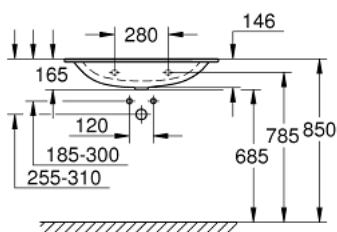

## 39 567 00H ESSENCE VANITY BASIN 80

### PRODUCT DESCRIPTION

- Colour: alpine white
- wall hung
- 1 hole punched, 2 holes pre-punched
- with overflow on opposite site to faucet
- 800 x 460 mm
- sanitary ware
- GROHE HyperClean antibacterial glazing
- GROHE AquaCeramic antistick coating
- wash basin underside: grinded