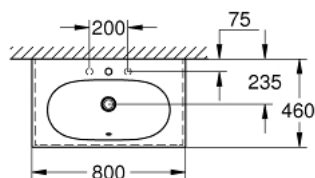

### PRODUCT DESCRIPTION

- Colour: alpine white
- wall hung
- 1 hole punched, 2 holes pre-punched
- with overflow on opposite site to faucet
- 800 x 460 mm
- sanitary ware
- GROHE HyperClean antibacterial glazing
- GROHE AquaCeramic antistick coating
- wash basin underside: grinded