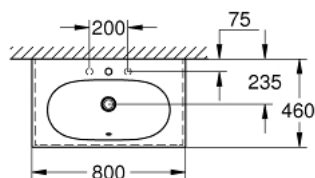

39 567 00H ESSENCE VANITY BASIN 80

PRODUCT DESCRIPTION

- Tyc: alpine white
- wall hung
- 1 hole punched, 2 holes pre-punched
- with overflow on opposite site to faucet
- 800 x 460 mm
- sanitary ware
- GROHE HyperClean antibacterial glazing
- GROHE AquaCeramic antistick coating
- wash basin underside: grinded