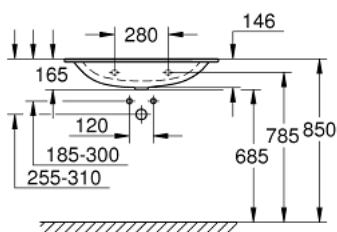

39 567 00H ESSENCE VANITY BASIN 80

PRODUCT DESCRIPTION

- Tyc: alpine white
- wall hung
- 1 hole punched, 2 holes pre-punched
- with overflow on opposite site to faucet
- 800 x 460 mm
- sanitary ware
- GROHE HyperClean antibacterial glazing
- GROHE AquaCeramic antistick coating
- wash basin underside: grinded