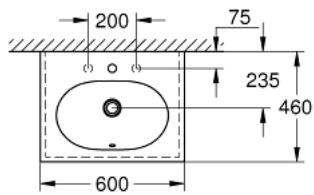

39 568 00H ESSENCE VANITY BASIN 60

PRODUCT DESCRIPTION

- Colour: alpine white
- wall hung
- 1 hole punched, 2 holes pre-punched
- with overflow on opposite site to faucet
- suitable for vanity units
- 600 x 460 mm
- sanitary ware
- GROHE HyperClean antibacterial glazing
- GROHE AquaCeramic antistick coating