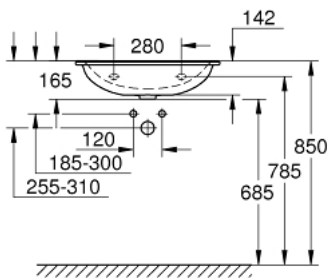

39 568 00H ESSENCE VANITY BASIN 60

PRODUCT DESCRIPTION

- Colour: alpine white
- wall hung
- 1 hole punched, 2 holes pre-punched
- with overflow on opposite site to faucet
- suitable for vanity units
- 600 x 460 mm
- sanitary ware
- GROHE HyperClean antibacterial glazing
- GROHE AquaCeramic antistick coating