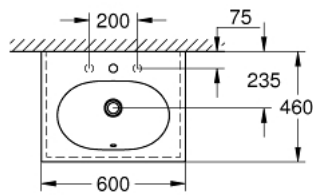

## 39 568 00H ESSENCE VANITY BASIN 60

### PRODUCT DESCRIPTION

- Typ: alpine white
- wall hung
- 1 hole punched, 2 holes pre-punched
- with overflow on opposite site to faucet
- suitable for vanity units
- 600 x 460 mm
- sanitary ware
- GROHE HyperClean antibacterial glazing
- GROHE AquaCeramic antistick coating