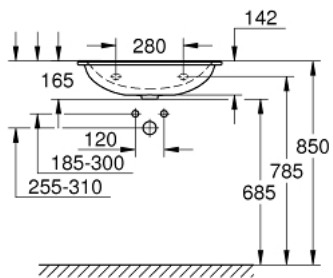

## 39 568 00H ESSENCE VANITY BASIN 60

### PRODUCT DESCRIPTION

- Typ: alpine white
- wall hung
- 1 hole punched, 2 holes pre-punched
- with overflow on opposite site to faucet
- suitable for vanity units
- 600 x 460 mm
- sanitary ware
- GROHE HyperClean antibacterial glazing
- GROHE AquaCeramic antistick coating