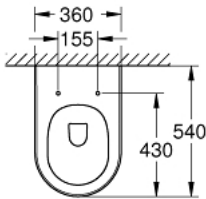

## 39 571 00H ESSENCE WALL HUNG WC

### PRODUCT DESCRIPTION

- Colour: alpine white
- for concealed cistern
- wash down
- rimless
- horizontal outlet
- class 1, full flush 6 l, 5 l according to EN997
- flushes with 4.5 l for full flush, 3 l for small flush
- including fixation set
- sanitary ware
- fully skirted with invisible fixation
- GROHE HyperClean antibacterial glazing
- GROHE AquaCeramic antistick coating
- compatible with seat and cover 39 577 001 (soft close)