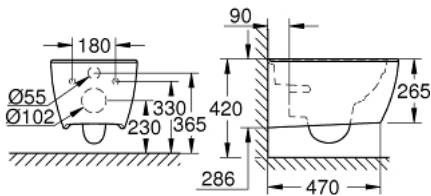

### PRODUCT DESCRIPTION

- Colour: alpine white
- for concealed cistern
- wash down
- rimless
- horizontal outlet
- class 1, full flush 6 l, 5 l according to EN997
- flushes with 4.5 l for full flush, 3 l for small flush
- including fixation set
- sanitary ware
- fully skirted with invisible fixation
- GROHE HyperClean antibacterial glazing
- GROHE AquaCeramic antistick coating
- compatible with seat and cover 39 577 001 (soft close)