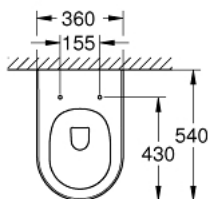

## 39 571 00H ESSENCE WALL HUNG WC

### PRODUCT DESCRIPTION

- Tyc: alpine white
- for concealed cistern
- wash down
- rimless
- horizontal outlet
- class 1, full flush 6 l, 5 l according to EN997
- flushes with 4.5 l for full flush, 3 l for small flush
- including fixation set
- sanitary ware
- fully skirted with invisible fixation
- GROHE HyperClean antibacterial glazing
- GROHE AquaCeramic antistick coating
- compatible with seat and cover 39 577 001 (soft close)