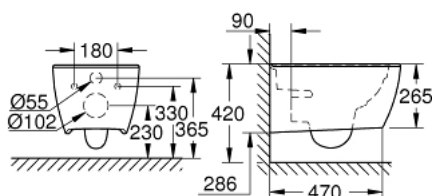

### PRODUCT DESCRIPTION

- Tyc: alpine white
- for concealed cistern
- wash down
- rimless
- horizontal outlet
- class 1, full flush 6 l, 5 l according to EN997
- flushes with 4.5 l for full flush, 3 l for small flush
- including fixation set
- sanitary ware
- fully skirted with invisible fixation
- GROHE HyperClean antibacterial glazing
- GROHE AquaCeramic antistick coating
- compatible with seat and cover 39 577 001 (soft close)