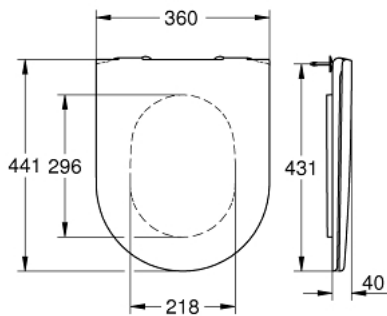

### PRODUCT DESCRIPTION

- Typ: alpine white
- with lid
- quick release function
- detachable
- material: Duroplast
- including fixation set
- stainless steel hinges
- easy fixation from above
- weight bearing capacity 150 kg
- compatible with all Essence bowls