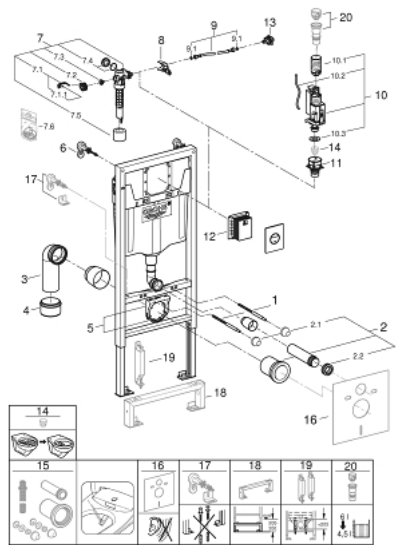

## 39 581 000 RAPID SL 3-IN-1 SET FOR WC, 1.13 M INSTALLATION HEIGHT

### SPARE PARTS

- 1: Threaded bolt (Spare part-nr. 4276400M)
  - 2: WC inlet and outlet connecting set (Spare part-nr. 37311K00)
  - 2.1: Basin fastening (Spare part-nr. 43511SH0)
  - 2.2: Connector (Spare part-nr. 37119000)
  - 3: PP-outlet bend  $\varnothing$  90 mm (Spare part-nr. 42327000)
  - 4: Reducer (Spare part-nr. 42242000)
  - 5: Support for outlet bend (Spare part-nr. 42243000)
  - 6: Wall brackets (Spare part-nr. 3855800M)
  - 7: Filling valve (Spare part-nr. 37095000)
  - 7.1: Lever (Spare part-nr. 43734000)
  - 7.1.1: Seal (Spare part-nr. 4377000M)
  - 7.2: Valve head (Spare part-nr. 43536000)
  - 7.3: Membrane (Spare part-nr. 4375800M)
  - 7.4: Screw cap (Spare part-nr. 43735000)
  - 7.5: Valve float, 5 pcs. (Spare part-nr. 4379100M)
  - 7.6: Set of seals (Spare part-nr. 43722000)\*
  - 8: Support device (Spare part-nr. 42246000)
  - 9: Connecting hose (Spare part-nr. 42233000)
  - 9.1: Sealing washer (Spare part-nr. 0319100M)
  - 10: Dual Flush discharge valve AV1 (Spare part-nr. 42320000)
  - 10.1: Extension for overflow pipe (Spare part-nr. 42313000)
  - 10.2: Pneumatic hose (Spare part-nr. 42319000)
  - 10.3: Seal (Spare part-nr. 42310000)
  - 11: Valve seat (Spare part-nr. 42599000)
  - 12: Revision shaft for small flush plates (Spare part-nr. 40911000)
  - 13: Water connection (Spare part-nr. 48561000)
  - 14: Flow restrictor (Spare part-nr. 42300000)\*
  - 15: Retrofit kit for shower toilets Sensia Arena and Sensia Pro (Spare part-nr. 40899000)\*
  - 16: Set for noise protection (Spare part-nr. 37131000)\*
  - 17: Xtra wall brackets, flexible placing (Spare part-nr. 38733000)\*
  - 18: Extension (Spare part-nr. 38629000)\*
  - 19: Accessory (Spare part-nr. 38779000)\*
  - 20: 4.5 l adapter for GD2 (Spare part-nr. 42333000)\*
- \* Optional accessories