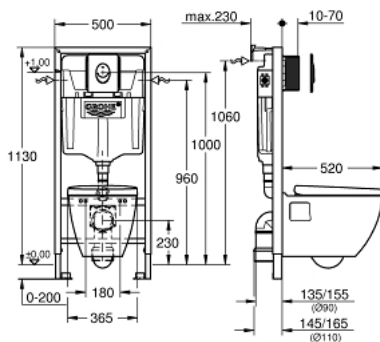

39 583 000 SOLIDO 4 IN 1 SET FOR WC

PRODUCT DESCRIPTION (1/2)

- Colour: chrome
- with flushing cistern GD 2
- 1.13 m installation height
- for on-the-wall installations or studded walls
- powder coated steel frame, self-supporting
- for dry-cladding
- with fixed connections
- quick adjustment, lockable
- fixing material
- 2 WC fixing bolts
- fixing device for ceramic
- distance of fixing bolts 180/230 mm
- outlet bend Ø 90 mm
- depth adjustable
- reducer Ø 90/110 mm
- inlet and outlet connecting set
- flushing cistern GD 2
- class 1, full flush 6 l according to EN997
- flushes with 3 l for small flush
- adjustment ex factory 6 l and 3 l
- pneumatic discharge valve offering 3 modes of operation: dual flush or start/stop or single flush
- water supply from left/right/back or top
- low noise (group I acc. to German Noise Specification)
- insulated against condensation
- 1/2" water supply connection including integrated angle valve and push fit flexible hose union
- no tools required for the installation of the inspection shaft including protection during construction phase
- for vertical or horizontal use
- Wall brackets for on-the-wall installation incl.
- installation on site
- Start flush plate, chrome, vertical installation (38 964 000)

Pure Freude
an Wasser

39 583 000 **SOLIDO 4 IN 1 SET FOR WC**

PRODUCT DESCRIPTION (2/2)

- 156 x 197 mm
- material: ABS
- Serel SM26 wash down toilet 3/6 l, rimless
- WC seat and lid with soft close feature
- quick release function
- material: Duroplast