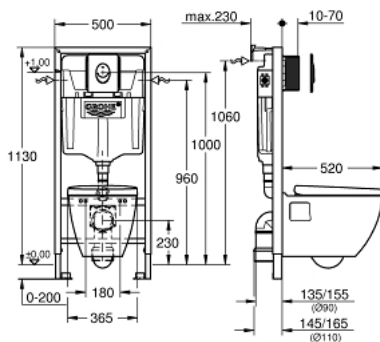

39 583 000 SOLIDO 4-IN-1 SET FOR WC

PRODUCT DESCRIPTION (1/2)

- Tyc: Chrome
- with flushing cistern GD 2
- 1.13 m installation height
- for on-the-wall installations or studded walls
- powder coated steel frame, self-supporting
- for dry-cladding
- with fixed connections
- quick adjustment, lockable
- fixing material
- 2 WC fixing bolts
- fixing device for ceramic
- distance of fixing bolts 180/230 mm
- outlet bend Ø 90 mm
- depth adjustable
- reducer Ø 90/110 mm
- inlet and outlet connecting set
- flushing cistern GD 2
- class 1, full flush 6 l according to EN997
- flushes with 3 l for small flush
- adjustment ex factory 6 l and 3 l
- pneumatic discharge valve offering 3 modes of operation: dual flush or start/stop or single flush
- water supply from left/right/back or top
- low noise (group I acc. to German Noise Specification)
- insulated against condensation
- 1/2" water supply connection including integrated angle valve and push fit flexible hose union
- no tools required for the installation of the inspection shaft including protection during construction phase
- for vertical or horizontal use
- accessories for on-the-wall installation
- installation on site
- Start flush plate, chrome, vertical installation (38 964 000)

Pure Freude
an Wasser

39 583 000 **SOLIDO 4-IN-1 SET FOR WC**

PRODUCT DESCRIPTION (2/2)

- 156 x 197 mm
- material: ABS
- Serel SM26 wash down toilet 3/6 l, rimless
- WC seat and lid with soft close feature
- quick release function
- material: Duroplast