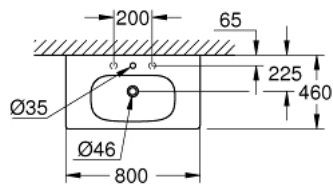

## 39 584 00H EURO CERAMIC VANITY BASIN 80

### PRODUCT DESCRIPTION

- Colour: alpine white
- wall hung
- 1 hole punched, 2 holes pre-punched
- with overflow
- 800 x 460 mm
- suitable for vanity units
- sanitary ware
- GROHE HyperClean antibacterial glazing
- GROHE AquaCeramic antistick coating