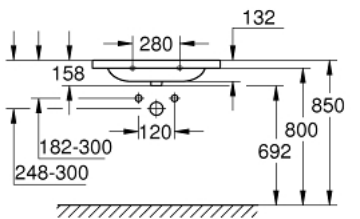

## 39 584 00H EURO CERAMIC VANITY BASIN 80

### PRODUCT DESCRIPTION

- Colour: alpine white
- wall hung
- 1 hole punched, 2 holes pre-punched
- with overflow
- 800 x 460 mm
- suitable for vanity units
- sanitary ware
- GROHE HyperClean antibacterial glazing
- GROHE AquaCeramic antistick coating