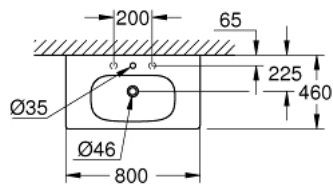

39 584 00H EURO CERAMIC VANITY BASIN 80

PRODUCT DESCRIPTION

- Tyc: alpine white
- wall hung
- 1 hole punched, 2 holes pre-punched
- with overflow
- 800 x 460 mm
- suitable for vanity units
- sanitary ware
- GROHE HyperClean antibacterial glazing
- GROHE AquaCeramic antistick coating