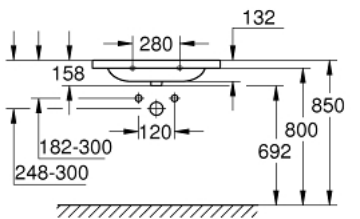

39 584 00H EURO CERAMIC VANITY BASIN 80

PRODUCT DESCRIPTION

- Tyc: alpine white
- wall hung
- 1 hole punched, 2 holes pre-punched
- with overflow
- 800 x 460 mm
- suitable for vanity units
- sanitary ware
- GROHE HyperClean antibacterial glazing
- GROHE AquaCeramic antistick coating