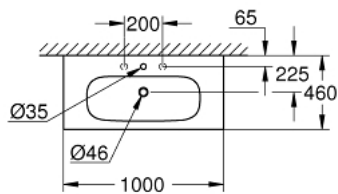

## 39 585 00H EURO CERAMIC VANITY BASIN 100

### PRODUCT DESCRIPTION

- Colour: alpine white
- wall hung
- 1 hole punched, 2 holes pre-punched
- with overflow
- 1000 x 460 mm
- suitable for vanity units
- sanitary ware
- GROHE HyperClean antibacterial glazing
- GROHE AquaCeramic antistick coating