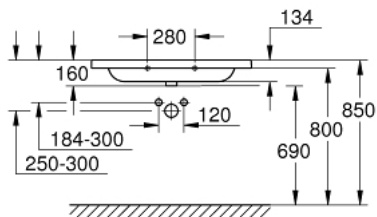

## 39 585 00H EURO CERAMIC VANITY BASIN 100

### PRODUCT DESCRIPTION

- Colour: alpine white
- wall hung
- 1 hole punched, 2 holes pre-punched
- with overflow
- 1000 x 460 mm
- suitable for vanity units
- sanitary ware
- GROHE HyperClean antibacterial glazing
- GROHE AquaCeramic antistick coating