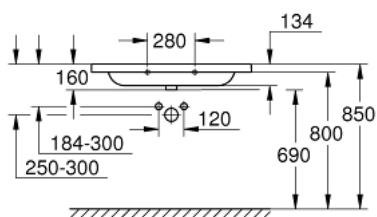

## 39 585 00H EURO CERAMIC VANITY BASIN 100

### PRODUCT DESCRIPTION

- Typ: alpine white
- wall hung
- 1 hole punched, 2 holes pre-punched
- with overflow
- 1000 x 460 mm
- suitable for vanity units
- sanitary ware
- GROHE HyperClean antibacterial glazing
- GROHE AquaCeramic antistick coating