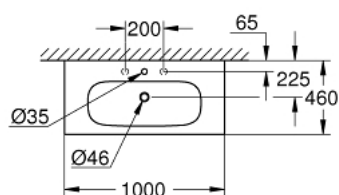

### PRODUCT DESCRIPTION

- Typ: alpine white
- wall hung
- 1 hole punched, 2 holes pre-punched
- with overflow
- 1000 x 460 mm
- suitable for vanity units
- sanitary ware
- GROHE HyperClean antibacterial glazing
- GROHE AquaCeramic antistick coating