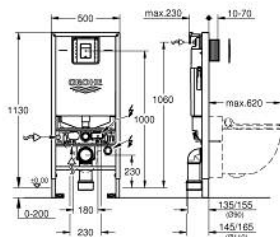

39 603 000 RAPID SLX 3-IN-1 SET FOR WC, 1.13 M INSTALLATION HEIGHT

PRODUCT DESCRIPTION

- Colour: chrome
- with flushing cistern GDX, 6 l
- consisting of:
 - Rapid SLX element for WC (39 596 000) with integrated power socket
 - Skate Cosmopolitan S flush plate, chrome (37 535 000)
 - wall brackets (38 558 00M)
 - including flow manager

39 603 000 RAPID SLX 3-IN-1 SET FOR WC, 1.13 M INSTALLATION HEIGHT

SPARE PARTS

- 1: Threaded bolt (Spare part-nr. 4276400M)
 - 2: WC inlet and outlet connecting set (Spare part-nr. 37311K00)
 - 2.1: Basin fastening (Spare part-nr. 43511SH0)
 - 2.2: Connector (Spare part-nr. 37119000)
 - 3: PP-outlet bend \varnothing 90 mm (Spare part-nr. 42327000)
 - 4: Reducer (Spare part-nr. 42242000)
 - 5: Support for outlet bend (Spare part-nr. 42243000)
 - 6: Revision shaft for small flush plates (Spare part-nr. 40911000)
 - 7: Filling valve (Spare part-nr. 42583000)
 - 7.1: Lever (Spare part-nr. 43734000)
 - 7.1.1: Seal (Spare part-nr. 4377000M)
 - 7.2: Valve head (Spare part-nr. 43536000)
 - 7.3: Membrane (Spare part-nr. 4375800M)
 - 7.4: Screw cap (Spare part-nr. 43735000)
 - 7.5: Valve FLOAT, 5 pcs.. (Spare part-nr. 4379100M)
 - 7.6: Set of seals (Spare part-nr. 43722000)*
 - 8: Support device (Spare part-nr. 42246000)
 - 9: Connecting hose (Spare part-nr. 42233000)
 - 9.1: Sealing washer (Spare part-nr. 0319100M)
 - 10: Dual Flush discharge valve AV1 (Spare part-nr. 42320000)
 - 10.1: Extension for overflow pipe (Spare part-nr. 42313000)
 - 10.2: Pneumatic hose (Spare part-nr. 42319000)
 - 10.3: Seal (Spare part-nr. 42310000)
 - 11: Valve seat (Spare part-nr. 42593000)
 - 12: Wall brackets (Spare part-nr. 3855800M)
 - 13: Flush plate (Spare part-nr. 37535000)
 - 14: Set for noise protection (Spare part-nr. 37131000)*
 - 15: Xtra wall brackets, flexible placing (Spare part-nr. 38733000)*
 - 16: Accessory (Spare part-nr. 39607000)*
 - 17: Extension for Rapid SL and Rapid SLX (Spare part-nr. 38629001)*
- * Optional accessories