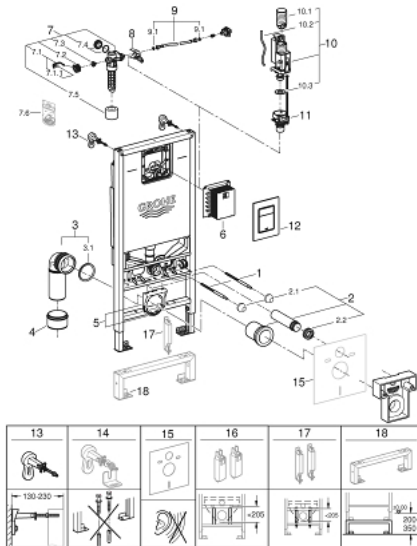

39 603 000 RAPID SLX 3-IN-1 SET FOR WC, 1.13 M INSTALLATION HEIGHT

PRODUCT DESCRIPTION

- Colour: chrome
- with flushing cistern GDX, 6 l
- consisting of:
 - Rapid SLX element for WC (39 596 000) with integrated power socket
 - Skate Cosmopolitan S flush plate, chrome (37 535 000)
 - wall brackets (38 558 00M)
 - including flow manager

39 603 000 RAPID SLX 3-IN-1 SET FOR WC, 1.13 M INSTALLATION HEIGHT

SPARE PARTS

- 1: Threaded bolt (Spare part-nr. 4276400M)
 - 2: WC inlet and outlet connecting set (Spare part-nr. 37311K00)
 - 2.1: Basin fastening (Spare part-nr. 43511SH0)
 - 2.2: Connector (Spare part-nr. 37119000)
 - 3: PP-outlet bend \varnothing 90 mm (Spare part-nr. 42327000)
 - 4: Reducer (Spare part-nr. 42242000)
 - 5: Support for outlet bend (Spare part-nr. 42243000)
 - 6: Revision shaft for small flush plates (Spare part-nr. 40911000)
 - 7: Filling valve (Spare part-nr. 42583000)
 - 7.1: Lever (Spare part-nr. 43734000)
 - 7.1.1: Seal (Spare part-nr. 4377000M)
 - 7.2: Valve head (Spare part-nr. 43536000)
 - 7.3: Membrane (Spare part-nr. 4375800M)
 - 7.4: Screw cap (Spare part-nr. 43735000)
 - 7.5: Valve FLOAT, 5 pcs.. (Spare part-nr. 4379100M)
 - 7.6: Set of seals (Spare part-nr. 43722000)*
 - 8: Support device (Spare part-nr. 42246000)
 - 9: Connecting hose (Spare part-nr. 42233000)
 - 9.1: Sealing washer (Spare part-nr. 0319100M)
 - 10: Dual Flush discharge valve AV1 (Spare part-nr. 42320000)
 - 10.1: Extension for overflow pipe (Spare part-nr. 42313000)
 - 10.2: Pneumatic hose (Spare part-nr. 42319000)
 - 10.3: Seal (Spare part-nr. 42310000)
 - 11: Valve seat (Spare part-nr. 42593000)
 - 12: Wall brackets (Spare part-nr. 3855800M)
 - 13: Flush plate (Spare part-nr. 37535000)
 - 14: Set for noise protection (Spare part-nr. 37131000)*
 - 15: Xtra wall brackets, flexible placing (Spare part-nr. 38733000)*
 - 16: Accessory (Spare part-nr. 39607000)*
 - 17: Extension for Rapid SL and Rapid SLX (Spare part-nr. 38629001)*
- * Optional accessories