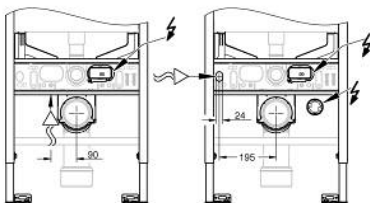

39 603 000 RAPID SLX 3-IN-1 SET FOR WC, 1.13 M INSTALLATION HEIGHT

PRODUCT DESCRIPTION

- Colour: chrome
- with flushing cistern GDX, 6 l
- consisting of:
 - Rapid SLX element for WC (39 596 000) with integrated power socket
 - Skate Cosmopolitan S flush plate, chrome (37 535 000)
 - wall brackets (38 558 00M)
 - including flow manager

39 603 000 RAPID SLX 3-IN-1 SET FOR WC, 1.13 M INSTALLATION HEIGHT

SPARE PARTS

- 1: Threaded bolt (Spare part-nr. 4276400M)
 - 2: WC inlet and outlet connecting set (Spare part-nr. 37311K00)
 - 2.1: Basin fastening (Spare part-nr. 43511SH0)
 - 2.2: Connector (Spare part-nr. 37119000)
 - 3: PP-outlet bend \varnothing 90 mm (Spare part-nr. 42327000)
 - 4: Reducer (Spare part-nr. 42242000)
 - 5: Support for outlet bend (Spare part-nr. 42243000)
 - 6: Revision shaft for small flush plates (Spare part-nr. 40911000)
 - 7: Filling valve (Spare part-nr. 42583000)
 - 7.1: Lever (Spare part-nr. 43734000)
 - 7.1.1: Seal (Spare part-nr. 4377000M)
 - 7.2: Valve head (Spare part-nr. 43536000)
 - 7.3: Membrane (Spare part-nr. 4375800M)
 - 7.4: Screw cap (Spare part-nr. 43735000)
 - 7.5: Valve FLOAT, 5 pcs.. (Spare part-nr. 4379100M)
 - 7.6: Set of seals (Spare part-nr. 43722000)*
 - 8: Support device (Spare part-nr. 42246000)
 - 9: Connecting hose (Spare part-nr. 42233000)
 - 9.1: Sealing washer (Spare part-nr. 0319100M)
 - 10: Dual Flush discharge valve AV1 (Spare part-nr. 42320000)
 - 10.1: Extension for overflow pipe (Spare part-nr. 42313000)
 - 10.2: Pneumatic hose (Spare part-nr. 42319000)
 - 10.3: Seal (Spare part-nr. 42310000)
 - 11: Valve seat (Spare part-nr. 42593000)
 - 12: Wall brackets (Spare part-nr. 3855800M)
 - 13: Flush plate (Spare part-nr. 37535000)
 - 14: Set for noise protection (Spare part-nr. 37131000)*
 - 15: Xtra wall brackets, flexible placing (Spare part-nr. 38733000)*
 - 16: Accessory (Spare part-nr. 39607000)*
 - 17: Extension for Rapid SL and Rapid SLX (Spare part-nr. 38629001)*
- * Optional accessories