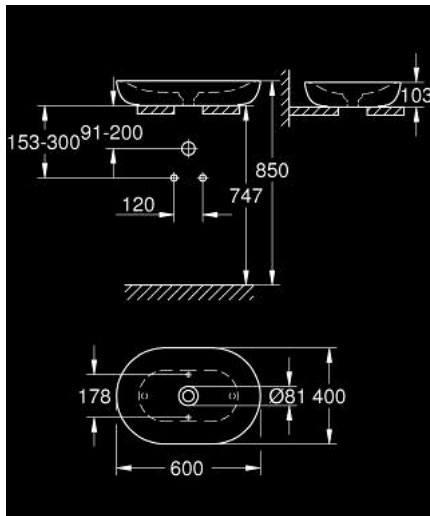

39 608 00H ESSENCE VESSEL BASIN 60

PRODUCT DESCRIPTION

- Colour: alpine white
- without overflow
- 600 x 400 mm
- including fixation set
- including ceramic waste, removable cover
- non-closable
- sanitary ware
- GROHE HyperClean antibacterial glazing
- GROHE AquaCeramic antistick coating