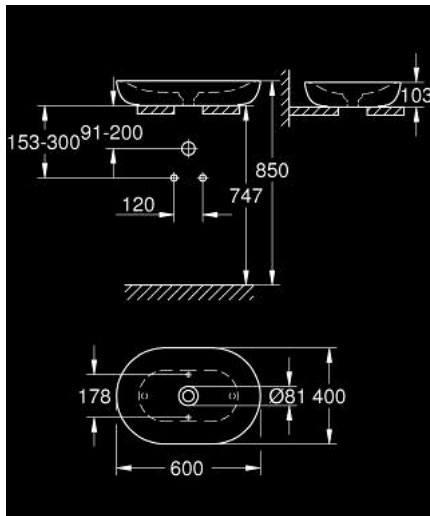

39 608 00H ESSENCE VESSEL BASIN 60

PRODUCT DESCRIPTION

- Tyc: alpine white
- without overflow
- 600 x 400 mm
- including fixation set
- including ceramic waste, removable cover
- non-closable
- sanitary ware
- GROHE HyperClean antibacterial glazing
- GROHE AquaCeramic antistick coating