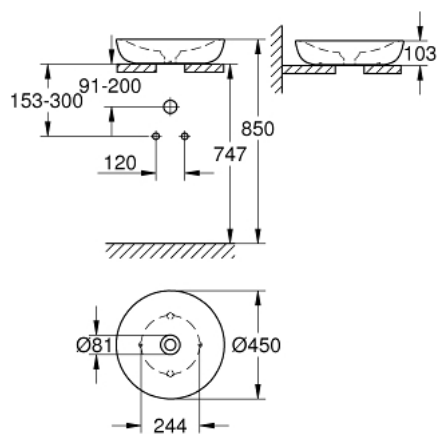

39 609 00H ESSENCE VESSEL BASIN 45

PRODUCT DESCRIPTION

- Colour: alpine white
- without overflow
- 450 x 450 mm
- including fixation set
- including ceramic waste, removable cover
- non-closable
- sanitary ware
- GROHE HyperClean antibacterial glazing
- GROHE AquaCeramic antistick coating