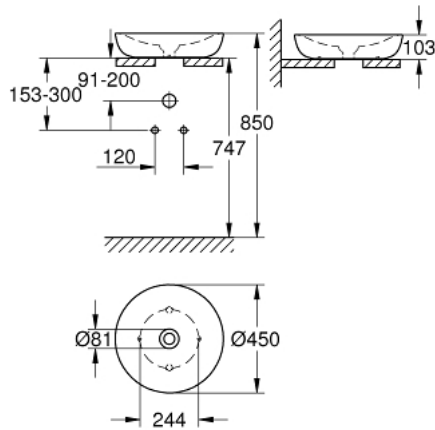

39 609 00H ESSENCE VESSEL BASIN 45

PRODUCT DESCRIPTION

- Tyc: alpine white
- without overflow
- 450 x 450 mm
- including fixation set
- including ceramic waste, removable cover
- non-closable
- sanitary ware
- GROHE HyperClean antibacterial glazing
- GROHE AquaCeramic antistick coating