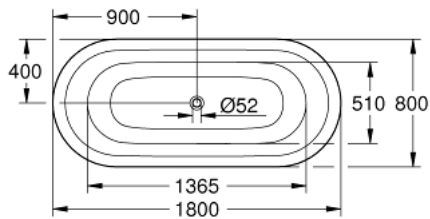

39 611 000 ESSENCE BATHTUB

PRODUCT DESCRIPTION

- Colour: alpine white
- free standing
- 180 x 80 cm
- height 57.5 cm
- water volume 240 l
- usable volume 170 l
- without overflow
- sanitary titan steel
- mandatory waste set 49 113 000/SH0 (sold separately)
- mains supply necessary for installation of waste set 49 113 000/SH0
- includes noise suppression mats