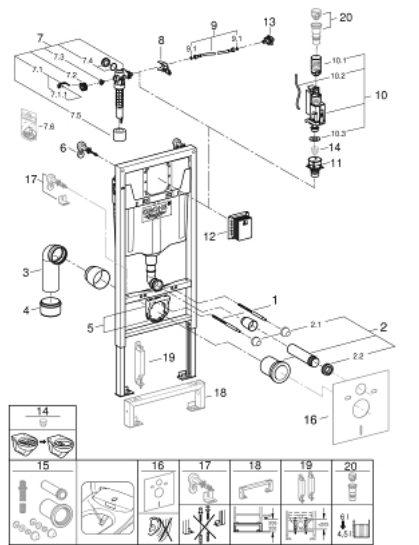

39 750 001 RAPID SL 2-IN-1 SET FOR WC, 1.13 M INSTALLATION HEIGHT

SPARE PARTS

1. 1: Threaded bolt (Spare part-nr. 4276400M)
   - 2: WC inlet and outlet connecting set (Spare part-nr. 37311K00)
   - 2.1: Basin fastening (Spare part-nr. 43511SH0)
   - 2.2: Connector (Spare part-nr. 37119000)
   - 3: PP-outlet bend $\varnothing$ 90 mm (Spare part-nr. 42327000)
   - 4: Reducer (Spare part-nr. 42242000)
   - 5: Support for outlet bend (Spare part-nr. 42243000)
   - 6: Wall brackets (Spare part-nr. 38558000)
   - 7: Filling valve (Spare part-nr. 37095000)
   - 7.1: Lever (Spare part-nr. 43734000)
   - 7.1.1: Seal (Spare part-nr. 4377000M)
   - 7.2: Valve head (Spare part-nr. 43536000)
   - 7.3: Membrane (Spare part-nr. 4375800M)
   - 7.4: Screw cap (Spare part-nr. 43735000)
   - 7.5: Valve FLOAT, 5 pcs.. (Spare part-nr. 4379100M)
   - 7.6: Set of seals (Spare part-nr. 43722000)*
   - 8: Support device (Spare part-nr. 42246000)
   - 9: Connecting hose (Spare part-nr. 42233000)
   - 9.1: Sealing washer (Spare part-nr. 0319100M)
   - 10: Dual Flush discharge valve AV1 (Spare part-nr. 42320000)
   - 10.1: Extension for overflow pipe (Spare part-nr. 42313000)
   - 10.2: Pneumatic hose (Spare part-nr. 42319000)
   - 10.3: Seal (Spare part-nr. 42310000)
   - 11: Valve seat (Spare part-nr. 42599000)
   - 12: Revision shaft for small flush plates (Spare part-nr. 40911000)
   - 13: Water connection (Spare part-nr. 48561000)
   - 14: Flow restrictor (Spare part-nr. 42300000)*
   - 15: Retrofit kit for shower toilets Sensia Arena and Sensia Pro (Spare part-nr. 40899000)*
   - 16: Set for noise protection (Spare part-nr. 37131000)*
   - 17: Xtra wall brackets, flexible placing (Spare part-nr. 38733000)*
   - 18: Extension (Spare part-nr. 38629000)*
   - 19: Accessory (Spare part-nr. 38779000)*
   - 20: 4.5 l adapter for GD2 (Spare part-nr. 42333000)*
2. Optional accessories