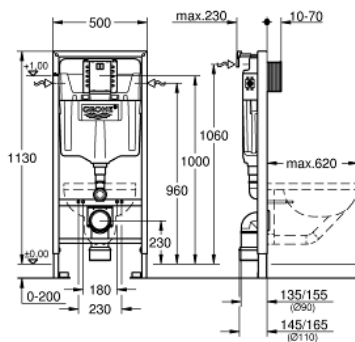

39 750 001 RAPID SL 2-IN-1 SET FOR WC, 1.13 M INSTALLATION HEIGHT

PRODUCT DESCRIPTION

- with flushing cistern GD 2, 6 - 9 l
- consisting of:
 - Rapid SL element for WC (38 528 001)
 - wall brackets (38 558 00M)
- including revision shaft 40 911 000 for mounting of small flush plates