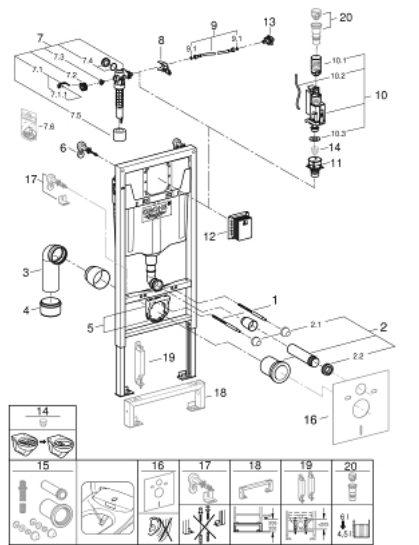

39 750 001 **RAPID SL 2-IN-1 SET FOR WC, 1.13 M INSTALLATION HEIGHT**

SPARE PARTS

- 1: Threaded bolt (Spare part-nr. 4276400M)
- 2: WC inlet and outlet connecting set (Spare part-nr. 37311K00)
- 2.1: Basin fastening (Spare part-nr. 43511SH0)
- 2.2: Connector (Spare part-nr. 37119000)
- 3: PP-outlet bend $\varnothing$ 90 mm (Spare part-nr. 42327000)
- 4: Reducer (Spare part-nr. 42242000)
- 5: Support for outlet bend (Spare part-nr. 42243000)
- 6: Wall brackets (Spare part-nr. 38558000)
- 7: Filling valve (Spare part-nr. 37095000)
- 7.1: Lever (Spare part-nr. 43734000)
- 7.1.1: Seal (Spare part-nr. 4377000M)
- 7.2: Valve head (Spare part-nr. 43536000)
- 7.3: Membrane (Spare part-nr. 4375800M)
- 7.4: Screw cap (Spare part-nr. 43735000)
- 7.5: Valve float, 5 pcs. (Spare part-nr. 4379100M)
- 7.6: Set of seals (Spare part-nr. 43722000)*
- 8: Support device (Spare part-nr. 42246000)
- 9: Connecting hose (Spare part-nr. 42233000)
- 9.1: Sealing washer (Spare part-nr. 0319100M)
- 10: Dual Flush discharge valve AV1 (Spare part-nr. 42320000)
- 10.1: Extension for overflow pipe (Spare part-nr. 42313000)
- 10.2: Pneumatic hose (Spare part-nr. 42319000)
- 10.3: Seal (Spare part-nr. 42310000)
- 11: Valve seat (Spare part-nr. 42599000)
- 12: Revision shaft for small flush plates (Spare part-nr. 40911000)
- 13: Water connection (Spare part-nr. 48561000)
- 14: Flow restrictor (Spare part-nr. 42300000)*
- 15: Retrofit kit for shower toilets Sensia Arena and Sensia Pro (Spare part-nr. 40899000)*
- 16: Set for noise protection (Spare part-nr. 37131000)*
- 17: Xtra wall brackets, flexible placing (Spare part-nr. 38733000)*
- 18: Extension (Spare part-nr. 38629000)*
- 19: Accessory (Spare part-nr. 38779000)*
- 20: 4.5 l adapter for GD2 (Spare part-nr. 42333000)*

* Optional accessories