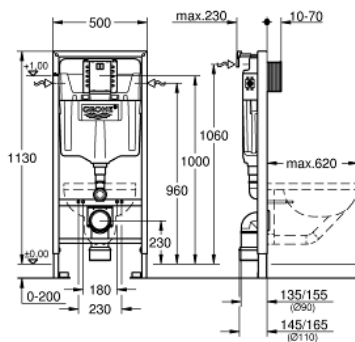

39 750 001 **RAPID SL 2-IN-1 SET FOR WC, 1.13 M INSTALLATION HEIGHT**

PRODUCT DESCRIPTION

- with flushing cistern GD 2, 6 - 9 l
- consisting of:
 - Rapid SL element for WC (38 528 001)
 - wall brackets (38 558 00M)
- including revision shaft 40 911 000 for mounting of small flush plates