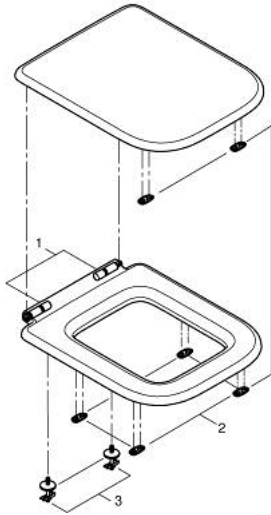

39 813 000 **BAUEDGE CERAMIC WC SEAT SOFT CLOSE**

PRODUCT DESCRIPTION

- Colour: alpine white
- with lid
- quick release function
- detachable
- material: Duroplast
- including fixation set
- stainless steel hinges
- easy fixation from above
- weight bearing capacity 150 kg
- compatible with all BauEdge ceramic bowls

39 813 000 **BAUEDGE CERAMIC WC SEAT SOFT CLOSE**

SPARE PARTS

- 1: Damper (Spare part-nr. 49119000)
- 2: buffer (Spare part-nr. 49622000)
- 3: Fixation set for seat and cover (Spare part-nr. 49120000)