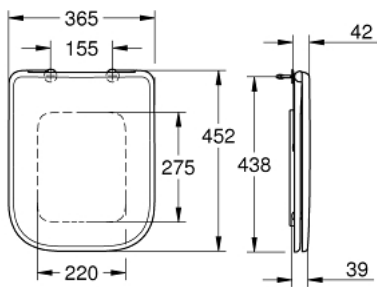

39 813 000 **BAUEDGE CERAMIC WC SEAT SOFT CLOSE**

PRODUCT DESCRIPTION

- Colour: alpine white
- with lid
- quick release function
- detachable
- material: Duroplast
- including fixation set
- stainless steel hinges
- easy fixation from above
- weight bearing capacity 150 kg
- compatible with all BauEdge ceramic bowls

39 813 000 **BAUEDGE CERAMIC WC SEAT SOFT CLOSE**

SPARE PARTS

- 1: Damper (Spare part-nr. 49119000)
- 2: buffer (Spare part-nr. 49622000)
- 3: Fixation set for seat and cover (Spare part-nr. 49120000)