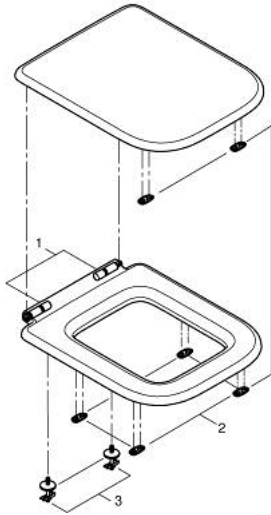

## 39 813 000 BAUEDGE CERAMIC WC SEAT SOFT CLOSE

### PRODUCT DESCRIPTION

- Typ: alpine white
- with lid
- quick release function
- detachable
- material: Duroplast
- including fixation set
- stainless steel hinges
- easy fixation from above
- weight bearing capacity 150 kg
- compatible with all BauEdge ceramic bowls

39 813 000 **BAUEDGE CERAMIC WC SEAT SOFT CLOSE**

**SPARE PARTS**

- 1: Damper (Spare part-nr. 49119000)
- 2: buffer (Spare part-nr. 49622000)
- 3: Fixation set for seat and cover (Spare part-nr. 49120000)