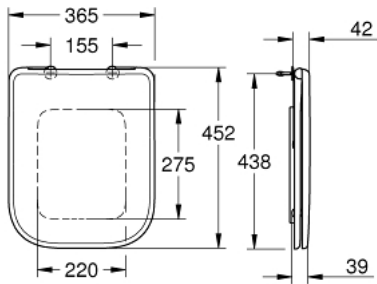

### PRODUCT DESCRIPTION

- Typ: alpine white
- with lid
- quick release function
- detachable
- material: Duroplast
- including fixation set
- stainless steel hinges
- easy fixation from above
- weight bearing capacity 150 kg
- compatible with all BauEdge ceramic bowls