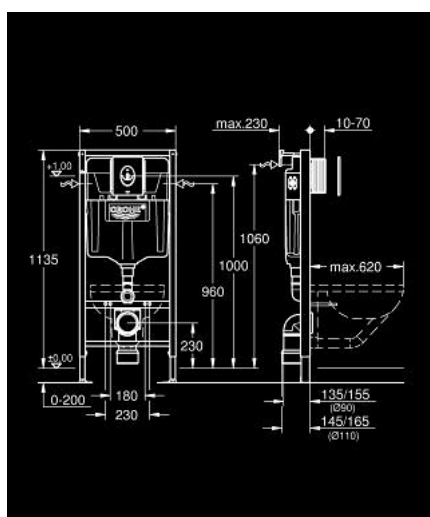

## 39 883 000 SOLIDO 3-IN-1 SET FOR WC, 1.13 M INSTALLATION HEIGHT

### PRODUCT DESCRIPTION

- Colour: chrome
- with flushing cistern GD 2, 6 - 9 l
- consisting of:
  - Rapid SL element for WC (38 528 001)
  - Tectron Bau E flush plate, chrome (39 882 000)
  - 2 wall brackets with fixing material