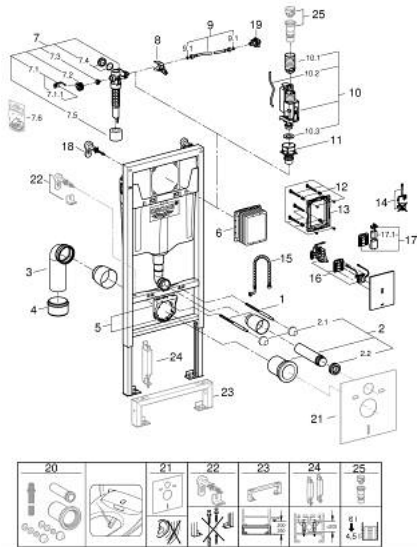

## 39 883 000 SOLIDO 3-IN-1 SET FOR WC, 1.13 M INSTALLATION HEIGHT

### PRODUCT DESCRIPTION

- Colour: chrome
- with flushing cistern GD 2, 6 - 9 l
- consisting of:
  - Rapid SL element for WC (38 528 001)
  - Tectron Bau E flush plate, chrome (39 882 000)
  - 2 wall brackets with fixing material