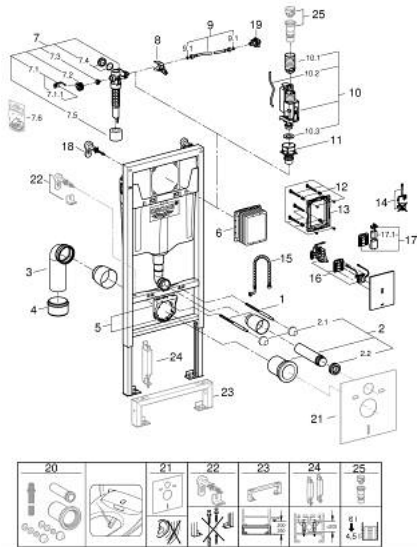

39 883 000 SOLIDO 3-IN-1 SET FOR WC, 1.13 M INSTALLATION HEIGHT

SPARE PARTS

- 1: Threaded bolt (Spare part-nr. 4276400M)
- 2: WC inlet and outlet connecting set (Spare part-nr. 37311K00)
- 2.1: Basin fastening (Spare part-nr. 43511SH0)
- 2.2: Connector (Spare part-nr. 37119000)
- 3: PP-outlet bend $\varnothing$ 90 mm (Spare part-nr. 42327000)
- 4: Reducer (Spare part-nr. 42242000)
- 5: Support for outlet bend (Spare part-nr. 42243000)
- 6: Inspection shaft (Spare part-nr. 66791000)
- 7: Filling valve (Spare part-nr. 37095000)
- 7.1: Lever (Spare part-nr. 43734000)
- 7.1.1: Seal (Spare part-nr. 4377000M)
- 7.2: Valve head (Spare part-nr. 43536000)
- 7.3: Membrane (Spare part-nr. 4375800M)
- 7.4: Screw cap (Spare part-nr. 43735000)
- 7.5: Valve float, 5 pcs. (Spare part-nr. 4379100M)
- 7.6: Set of seals (Spare part-nr. 43722000)*
- 8: Support device (Spare part-nr. 42246000)
- 9: Connecting hose (Spare part-nr. 42233000)
- 9.1: Sealing washer (Spare part-nr. 0319100M)
- 10: Dual Flush discharge valve AV1 (Spare part-nr. 42320000)
- 10.1: Extension for overflow pipe (Spare part-nr. 42313000)
- 10.2: Pneumatic hose (Spare part-nr. 42319000)
- 10.3: Seal (Spare part-nr. 42310000)
- 11: Valve seat for GD2 (Spare part-nr. 42315000)
- 12: Fixing set (Spare part-nr. 4215800M)
- 13: Retaining frame (Spare part-nr. 42610000)
- 14: Pop-up rod for servo motor (Spare part-nr. 43306000)
- 15: Hose (Spare part-nr. 43307000)
- 16: Electronic (Spare part-nr. 42611000)
- 17: Battery housing (Spare part-nr. 42393000)
- 17.1: Battery (Spare part-nr. 42886000)
- 18: Wall brackets (Spare part-nr. 3855800M)
- 19: Water connection (Spare part-nr. 48561000)
- 20: Retrofit kit for shower toilets Sensia Arena and Sensia Pro (Spare part-nr. 40899000)*
- 21: Set for noise protection (Spare part-nr. 37131000)*
- 22: Xtra wall brackets, flexible placing (Spare part-nr. 38733000)*
- 23: Extension (Spare part-nr. 38629000)*
- 24: Accessory (Spare part-nr. 38779000)*
- 25: 4.5 l adapter for GD2 (Spare part-nr. 42333000)*

* Optional accessories