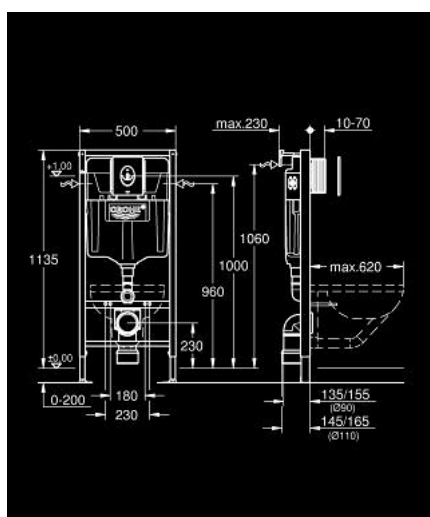

39 883 000 SOLIDO 3-IN-1 SET FOR WC, 1.13 M INSTALLATION HEIGHT

PRODUCT DESCRIPTION

- Tyc: Chrome
- with flushing cistern GD 2, 6 - 9 l
- consisting of:
 - Rapid SL element for WC (38 528 001)
 - Tectron Bau E flush plate, chrome (39 882 000)
 - 2 wall brackets with fixing material