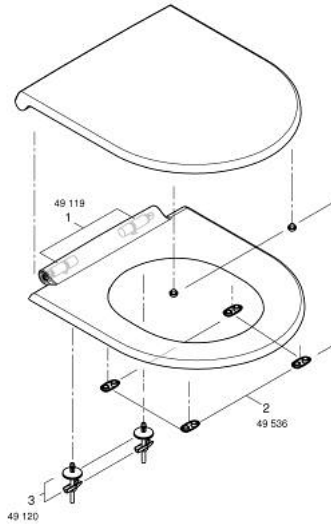

39 913 001 BAU CERAMIC WC SEAT SOFT CLOSE SLIM

PRODUCT DESCRIPTION

- Colour: alpine white
- with lid
- slim design
- quick release function
- detachable
- material: Duroplast
- including fixation set
- stainless steel hinges
- easy fixation from above
- weight bearing capacity 150 kg
- compatible with Bau Ceramic bowl 39 910 000

39 913 001 BAU CERAMIC WC SEAT SOFT CLOSE SLIM

SPARE PARTS

- 1: Damper (Spare part-nr. 49119000)
- 2: Buffer (Spare part-nr. 49536000)
- 3: Fixation set for seat and cover (Spare part-nr. 49120000)