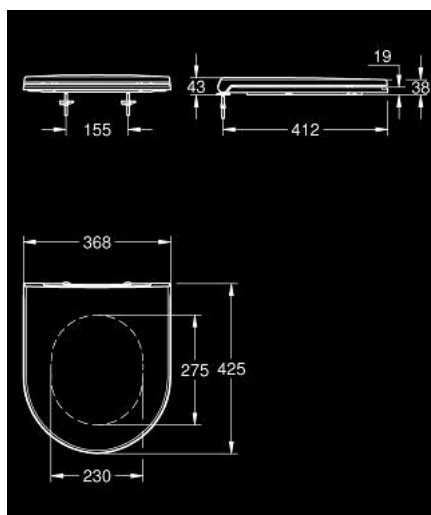

39 913 001 BAU CERAMIC WC SEAT SOFT CLOSE SLIM

PRODUCT DESCRIPTION

- Colour: alpine white
- with lid
- slim design
- quick release function
- detachable
- material: Duroplast
- including fixation set
- stainless steel hinges
- easy fixation from above
- weight bearing capacity 150 kg
- compatible with Bau Ceramic bowl 39 910 000

39 913 001 BAU CERAMIC WC SEAT SOFT CLOSE SLIM

SPARE PARTS

- 1: Damper (Spare part-nr. 49119000)
- 2: Buffer (Spare part-nr. 49536000)
- 3: Fixation set for seat and cover (Spare part-nr. 49120000)