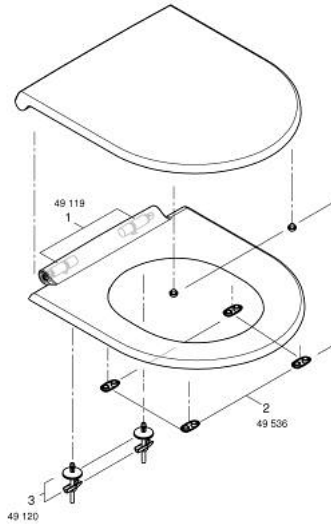

39 913 001 BAU CERAMIC WC SEAT SOFT CLOSE SLIM

SPARE PARTS

- 1: Damper (Spare part-nr. 49119000)
- 2: Buffer (Spare part-nr. 49536000)
- 3: Fixation set for seat and cover (Spare part-nr. 49120000)