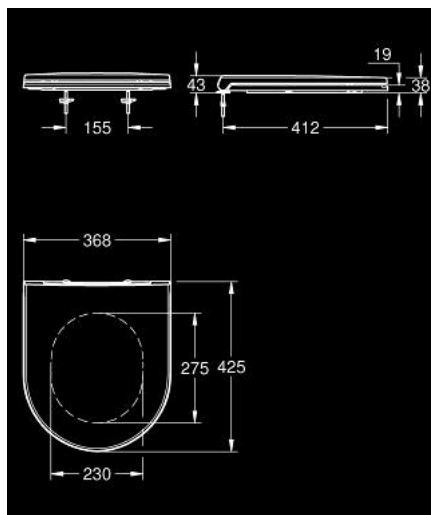

## 39 913 001 BAU CERAMIC WC SEAT SOFT CLOSE SLIM

### PRODUCT DESCRIPTION

- Tyc: alpine white
- with lid
- slim design
- quick release function
- detachable
- material: Duroplast
- including fixation set
- stainless steel hinges
- easy fixation from above
- weight bearing capacity 150 kg
- compatible with Bau Ceramic bowl 39 910 000