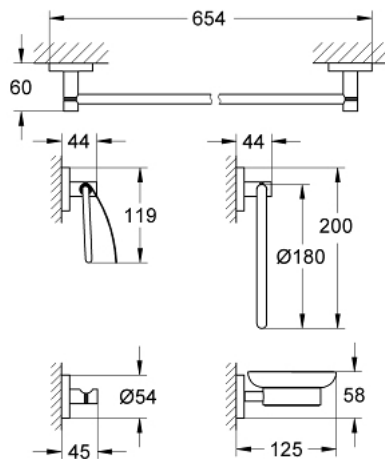

40 344 001 ESSENTIALS MASTER BATHROOM ACCESSORIES SET 5-IN-1

PRODUCT DESCRIPTION

- Colour: chrome
- material: glass / metal
- consisting of:
 - towel ring (40 365 001)
 - towel rail, 600 mm (40 366 001)
 - robe hook (40 364 001)
 - paper holder with cover (40 367 001)
 - soap dish with holder (40 444 001)
- concealed fastening
- GROHE LongLife finish
- suitable for screwing (including screws and dowels) or gluing (glue 40 915 000 sold separately)

40 344 001 **ESSENTIALS MASTER BATHROOM ACCESSORIES SET 5-IN-1**

SPARE PARTS

1: Soap dish (Spare part-nr. 40368001)