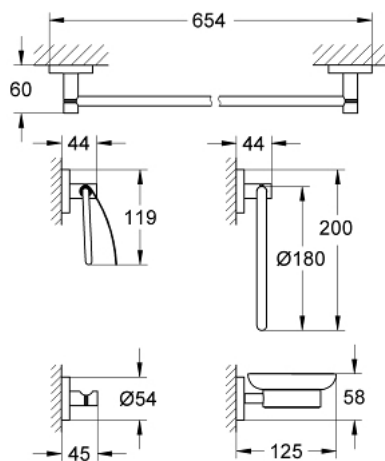

### PRODUCT DESCRIPTION

- Tyc: Chrome
- material: glass / metal
- consisting of:
  - towel ring (40 365 001)
  - towel rail, 600 mm (40 366 001)
  - robe hook (40 364 001)
  - paper holder with cover (40 367 001)
  - soap dish with holder (40 444 001)
- concealed fastening
- GROHE LongLife finish
- suitable for screwing (including screws and dowels) or gluing (glue 40 915 000 sold separately)

40 344 001 **ESSENTIALS MASTER BATHROOM ACCESSORIES SET 5-IN-1**

**SPARE PARTS**

1: Soap dish (Spare part-nr. 40368001)