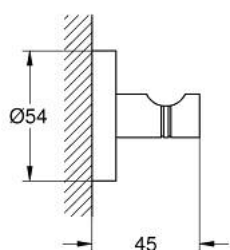

### PRODUCT DESCRIPTION

- Typ: hard graphite
- material: metal
- concealed fastening
- GROHE LongLife finish
- suitable for screwing (including screws and dowels) or gluing (glue 40 915 000 sold separately)
- holding force: max. 5 kg
- the specified holding capacity is valid for static (slowly applied) load and intended use only