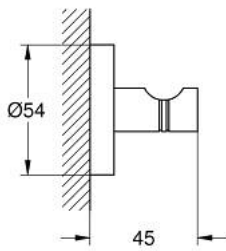

40 364 AL1 ESSENTIALS ROBE HOOK

PRODUCT DESCRIPTION

- Colour: brushed hard graphite
- material: metal
- concealed fastening
- GROHE LongLife finish
- suitable for screwing (including screws and dowels) or gluing (glue 40 915 000 sold separately)
- holding force: max. 5 kg
- the specified holding capacity is valid for static (slowly applied) load and intended use only