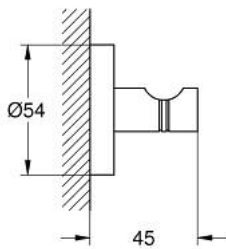

40 364 AL1 ESSENTIALS ROBE HOOK

PRODUCT DESCRIPTION

- Typ: brushed hard graphite
- material: metal
- concealed fastening
- GROHE LongLife finish
- suitable for screwing (including screws and dowels) or gluing (glue 40 915 000 sold separately)
- holding force: max. 5 kg
- the specified holding capacity is valid for static (slowly applied) load and intended use only