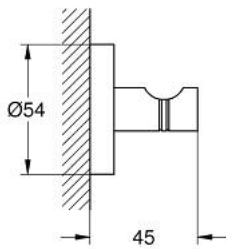

40 364 DC1 ESSENTIALS ROBE HOOK

PRODUCT DESCRIPTION

- Typ: supersteel
- material: metal
- concealed fastening
- GROHE LongLife finish
- suitable for screwing (including screws and dowels) or gluing (glue 40 915 000 sold separately)
- holding force: max. 5 kg
- the specified holding capacity is valid for static (slowly applied) load and intended use only