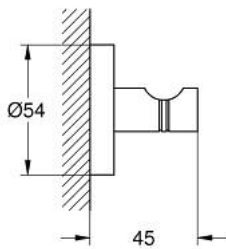

## 40 364 DL1 ESSENTIALS ROBE HOOK

### PRODUCT DESCRIPTION

- Tyc: brushed warm sunset
- material: metal
- concealed fastening
- GROHE LongLife finish
- suitable for screwing (including screws and dowels) or gluing (glue 40 915 000 sold separately)
- holding force: max. 5 kg
- the specified holding capacity is valid for static (slowly applied) load and intended use only