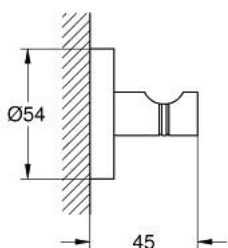

40 364 EN1 ESSENTIALS ROBE HOOK

PRODUCT DESCRIPTION

- Typ: brushed nickel
- material: metal
- concealed fastening
- GROHE LongLife finish
- suitable for screwing (including screws and dowels) or gluing (glue 40 915 000 sold separately)
- holding force: max. 5 kg
- the specified holding capacity is valid for static (slowly applied) load and intended use only