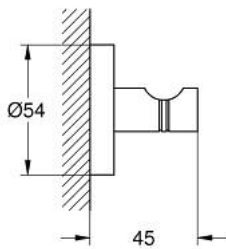

40 364 GN1 ESSENTIALS ROBE HOOK

PRODUCT DESCRIPTION

- Typ: brushed cool sunrise
- material: metal
- concealed fastening
- GROHE LongLife finish
- suitable for screwing (including screws and dowels) or gluing (glue 40 915 000 sold separately)
- holding force: max. 5 kg
- the specified holding capacity is valid for static (slowly applied) load and intended use only