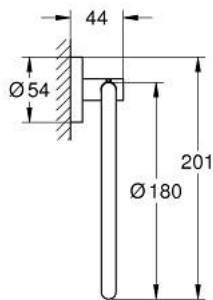

40 365 GL1 ESSENTIALS TOWEL RING

PRODUCT DESCRIPTION

- Colour: cool sunrise
- material: metal
- concealed fastening
- GROHE LongLife finish
- suitable for screwing (including screws and dowels) or gluing (glue 40 915 000 sold separately)
- holding force: max. 5 kg
- the specified holding capacity is valid for static (slowly applied) load and intended use only