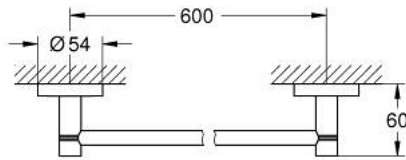

40 366 GL1 ESSENTIALS TOWEL RAIL

PRODUCT DESCRIPTION

- Colour: cool sunrise
- material: metal
- 654 mm (drilling length 600 mm)
- concealed fastening
- GROHE LongLife finish
- suitable for screwing (including screws and dowels) or gluing (glue 40 915 000 sold separately)
- holding force: max. 10 kg
- the specified holding capacity is valid for static (slowly applied) load and intended use only