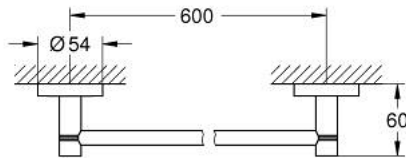

40 366 GN1 ESSENTIALS TOWEL RAIL

PRODUCT DESCRIPTION

- Tyc: brushed cool sunrise
- material: metal
- 654 mm (drilling length 600 mm)
- concealed fastening
- GROHE LongLife finish
- suitable for screwing (including screws and dowels) or gluing (glue 40 915 000 sold separately)
- holding force: max. 10 kg
- the specified holding capacity is valid for static (slowly applied) load and intended use only