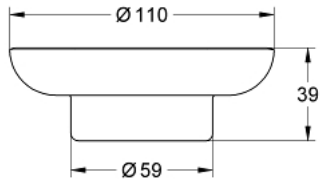

40 368 001 ESSENTIALS SOAP DISH

PRODUCT DESCRIPTION

- Colour: glass clear
- material: glass
- fits in the following holders:
 - Essentials (40 369 xx1/102 466 2430)
 - Essentials Cube (40 508)
 - Bau Cosmopolitan (40 585)
 - Essentials Authentic (40 652)